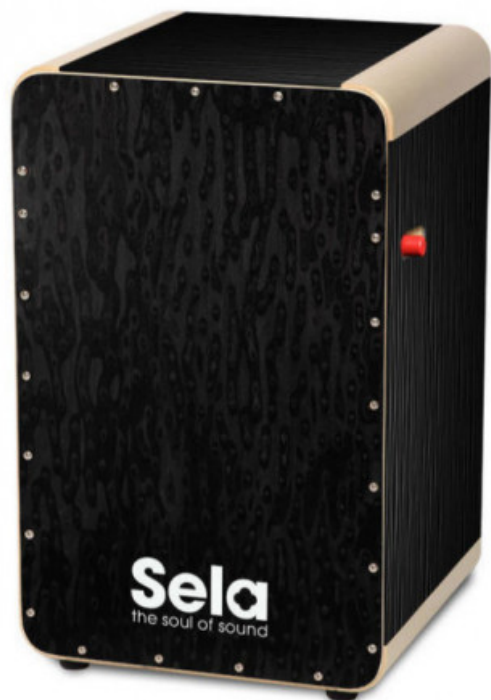

## SELA SE 029 WAVE PRO BLACK PEARL

**279,00 € tax included**

Reference: SE029

SELA SE 029 WAVE PRO BLACK PEARL

Sela SE 029 Wave Pro Black Pearl, new composite material consisting of wood and plastic, Special Coated 15 mm birch body, 11 layers, snare on/off mechanism, Handpicked Sela Thin Splash playing surface (exchangeable), Solid, rounded corners of finest maple wood, adjustable snare sound, Clap Corner Sound, Nonslip Rubber Feet, transversal grooves structure of the, side parts even allows güiro and washboard like playing techniques, Dimension: 47cm x30 cm x30cm, Made in Germany