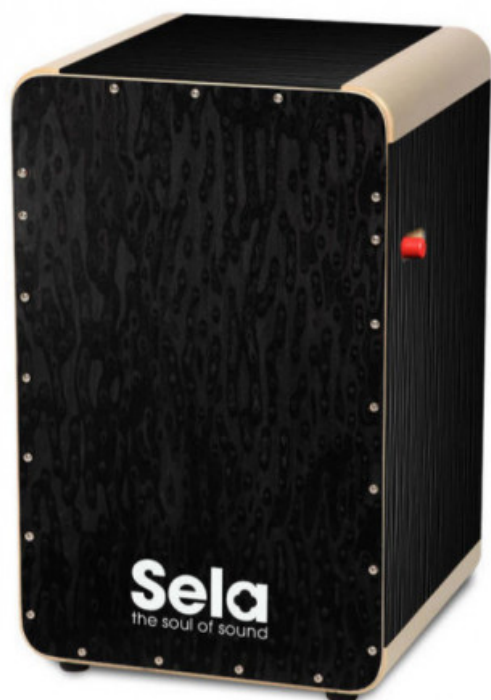

SELA SE 029 WAVE PRO BLACK PEARL

279,00 € tax included

Reference: SE029

SELA SE 029 WAVE PRO BLACK PEARL

Sela SE 029 Wave Pro Black Pearl, new composite material consisting of wood and plastic, Special Coated 15 mm birch body, 11 layers, snare on/off mechanism, Handpicked Sela Thin Splash playing surface (exchangeable), Solid, rounded corners of finest maple wood, adjustable snare sound, Clap Corner Sound, Nonslip Rubber Feet, transversal grooves structure of the, side parts even allows güiro and washboard like playing techniques, Dimension: 47cm x30 cm x30cm, Made in Germany