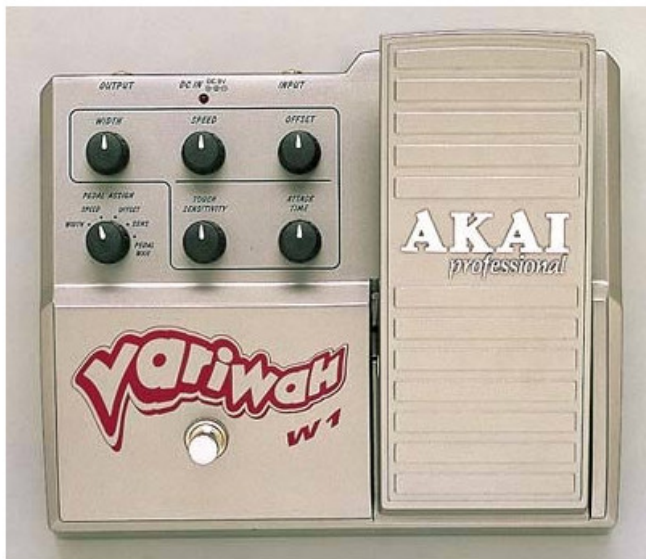

AKAI W1 VARIWAH

99,00 € tax included

Reference: AKW1

AKAI W1 VARIWAH

The award-winning VARIWAH is possibly the most versatile wah pedal ever made offering pedal wah, touch wah and also a velocity sensitive auto wah in one pedal.

Touch wah settings control the automatic wah each time a chord or note exceeds the touch sensitivity threshold.

The touch sensitive auto-wah allows you to apply LFO swept wah effects but, furthermore, the effect can be controlled by your playing technique - it can be set so that aggressive playing activates the effect or vice versa.