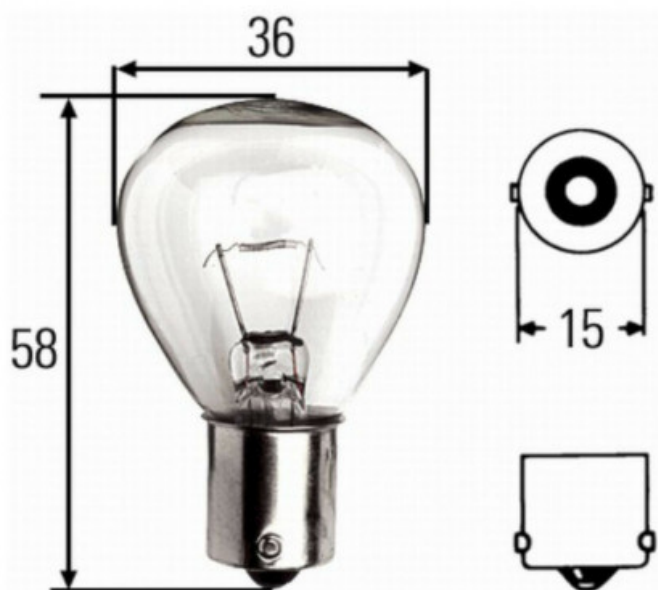

MB LAMPADA ALOGENA 45W 24V BA-15S

7,80 € tax included

Reference: KMFL3

MB LAMPADA ALOGENA 45W 24V BA-15S

Lampada alogena 45 watts , 24 volt , attacco BA-15s