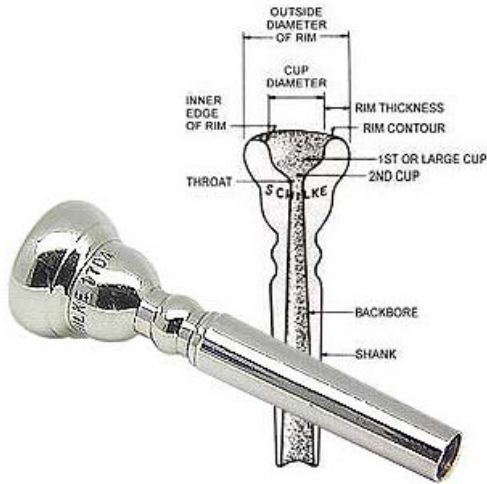

SCHILKE 12 A4

49,00 € tax included

Reference: SC12A4

SCHILKE 12 A4

schilke 12A4 bocchino per tromba. ARTIST MODEL- Same as 12A4a, but with a larger standard "c" backbore.  
Peso volumetrico: 0.12Kg