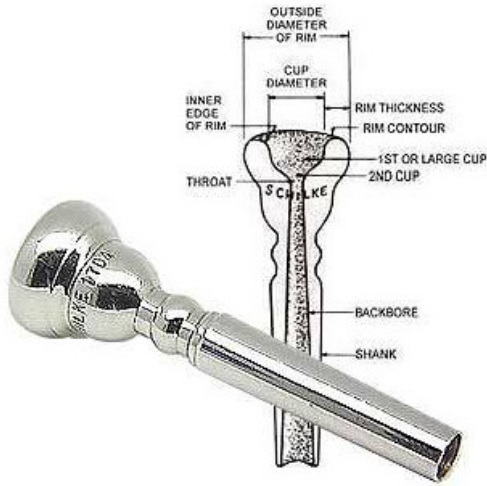

SCHILKE 15 A4

75,00 € tax included

Reference: SC15A4

SCHILKE 15 A4

Schilke 15A4 bocchino per tromba. ARTIST MODEL- Same as the 15A4a but with a more open free blowing "c" backbore.
Peso volumetrico: 0.12Kg