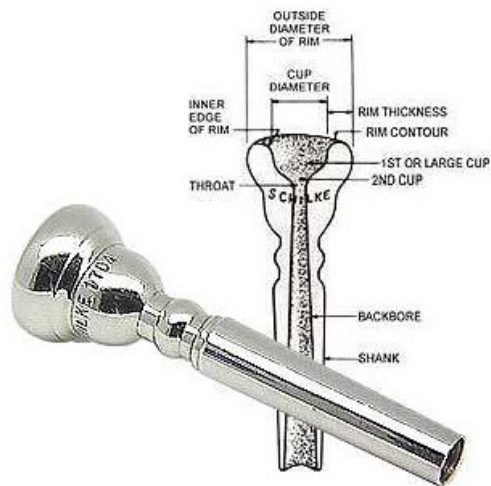

SCHILKE 15 A4

75,00 € tax included

Reference: SC15A4

SCHILKE 15 A4

Schilke 15A4 bocchino per tromba. ARTIST MODEL- Same as the 15A4a but with a more open free blowing "c" backbore.
Peso volumetrico: 0.12Kg