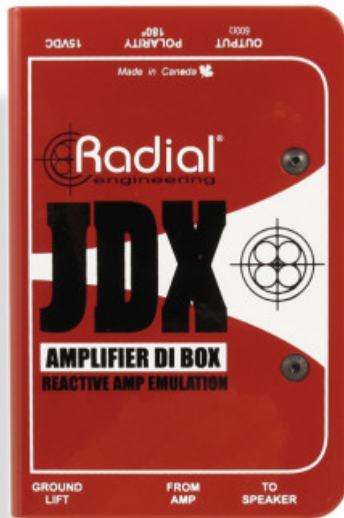

RADIAL JDX GUITAR AMP DI BOX

249,00 € tax included

Reference: RAJDX

RADIAL JDX "REACTOR" GUITAR AMP DIRECT BOX