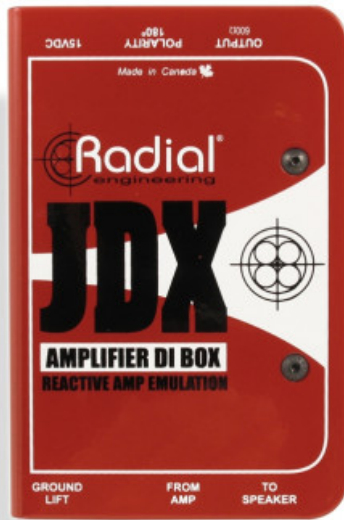

RADIAL JDX GUITAR AMP DI BOX

249,00 € tax included

Reference: RAJDX

RADIAL JDX "REACTOR" GUITAR AMP DIRECT BOX