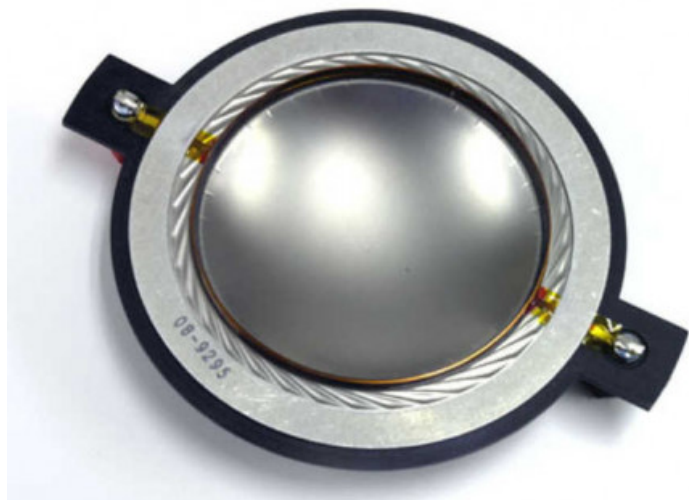

B&C MMD400TN16B MEMBRANA DIAFRAMMA 16 OHM

**52,50 € tax included**

Reference: BCDE400TNB

B&C MMD400TN16B MEMBRANA DIAFRAMMA 16  
OHM

Membrana ricambio ( diaframma ) 16 ohm per drive DE400TN