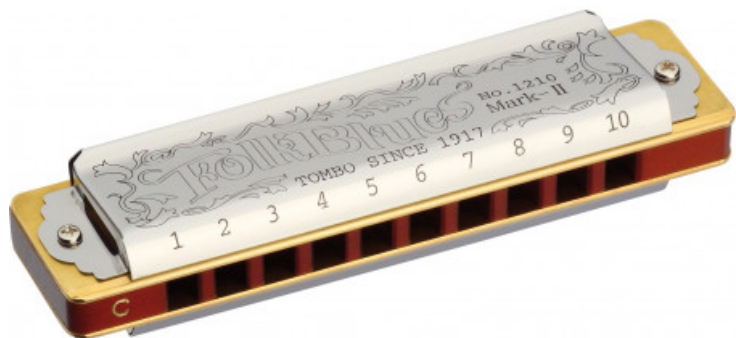

TOMBO 1210 MK-II F - FA

32,90 € tax included

Reference: TO1210F

TOMBO 1210 MK-II F - FA

TOMBO 1210 MK-II F

Tonalita' : FA

42 Ance, 21 Toni. Altissima qualità di fabbricazione

MAJOR DIATONIC

Plastic Comb

Available 12 Keys plus Low F

Suitable for any player who wants to play hard.

Good for Rock'n Roll and R&B.