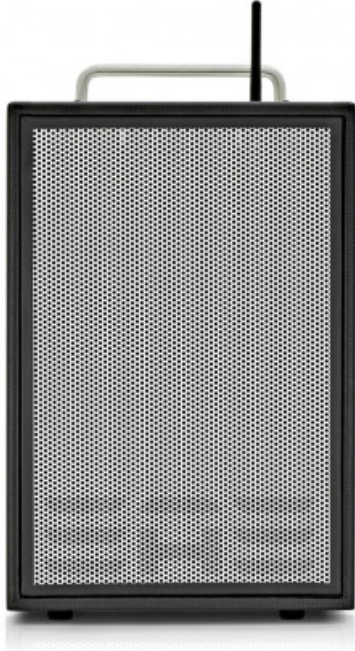

ELITE ACOUSTICS A4-8 COMPACT PORTABLE RECHARGEABLE MINI-PA SPEAKER WITH BLUETOOTH®

650,00 € tax included

Reference: EAA48CFB

ELITE ACOUSTICS A4-8

Battery-powered Acoustic Amplifier
Bluetooth audio streaming
With digital effects and mix and mastering functions
4 Channels
Power: 40 W
Equipped with: 1x 8" speaker & 1" Silk Dome tweeter
Cabinet construction: Bass reflex
Controller channel 1-2: EFX Send Level, Gain, Notch Filter, Frequency & EQ (Channel 1 EQ includes Mid Frequency)
Controller channel 3-4: Level, EFX Send Level
Master: Volume, Equalizer (Low, Mid, High knob), Effect Mix, Decay/Rate & Effects
Switches: Mute Switch - Phase - Pad
Effects: Reverb - Echo - Chorus - Flanger
Connections: CH1/2 Input (XLR type & 6.3 mm jack) - CH3/4: Left/Right stereo input (6.3 mm TRS jack) - AUX in: (mini jack) - XLR output
Class D Bi-Amp
Built-in battery charge indicator: Approximately 6 to 8 hours of playing time with full charge
35 mm speaker flange on the bottom
Dimensions (W x D x H): 260 x 277 x 417 mm
Weight: 12.7 kg
Colour: Black
Includes rechargeable battery, 12V DC power supply, power cable, DC cable for the car