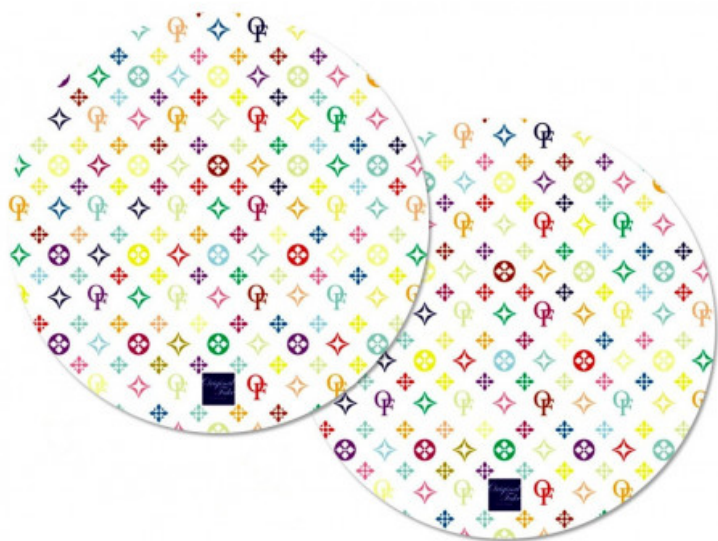

ORIGINAL FAKE O FAKE 002

15,00 € tax included

Reference: OFOFAKE002

ORIGINAL FAKE O FAKE 002

Coppia di panni per giradischi ideale per scratch, cutting e cueing.