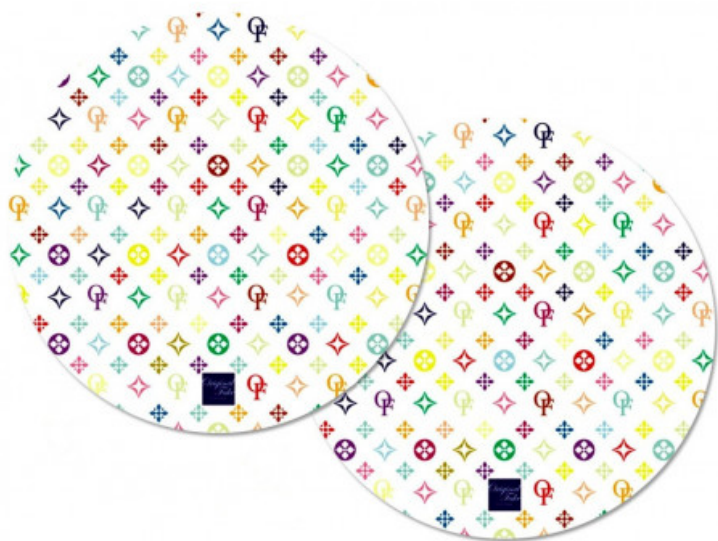

## ORIGINAL FAKE O FAKE 002

**15,00 € tax included**

Reference: OFOFAKE002

ORIGINAL FAKE O FAKE 002

Coppia di panni per giradischi ideale per scratch, cutting e cueing.