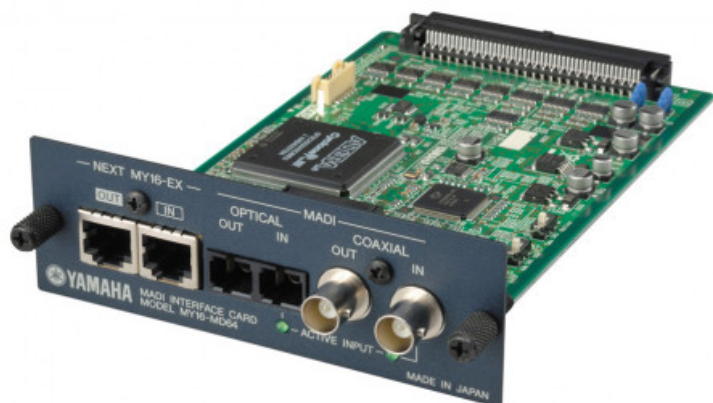

YAMAHA MY16MD64

1.965,00 € tax included

Reference: YAMY16MD64

YAMAHA MY16MD64

Yamaha MY16-MD64 - 16-channel MADI interface, MADI optical and coaxial I/O, expandable to 64x I/O with MY-16-EX cards.