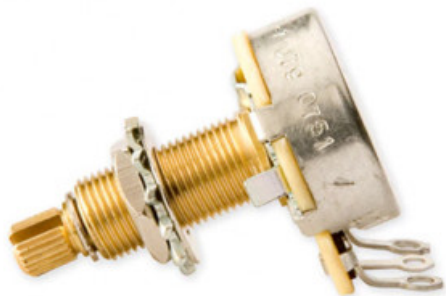

GIBSON PPAT-500 500k POTENTIOMETERO AUDIO TAPER - LONG SHAFT

12,00 € tax included

Reference: GIPPAT500

GIBSON PPAT-500 500k POTENTIOMETERO AUDIO  
TAPER - LONG SHAFT

GIBSON PPAT-500 500k POTENTIOMETERO AUDIO TAPER - LONG SHAFT