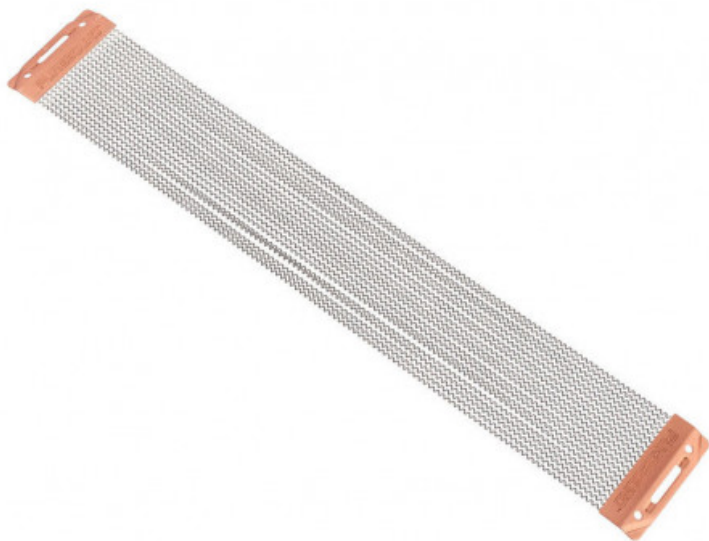

PURESOUND CPS1420 CORDIERA 14" - 20 FILI CUSTOM PRO STEEL

**29,00 € tax included**

Reference: PUCPS1420

PURESOUND CPS1420 CORDIERA 14" - 20 FILI  
CUSTOM PRO STEEL

CPS1420 CORDIERA 14" - 20 FILI CUSTOM PRO STEEL