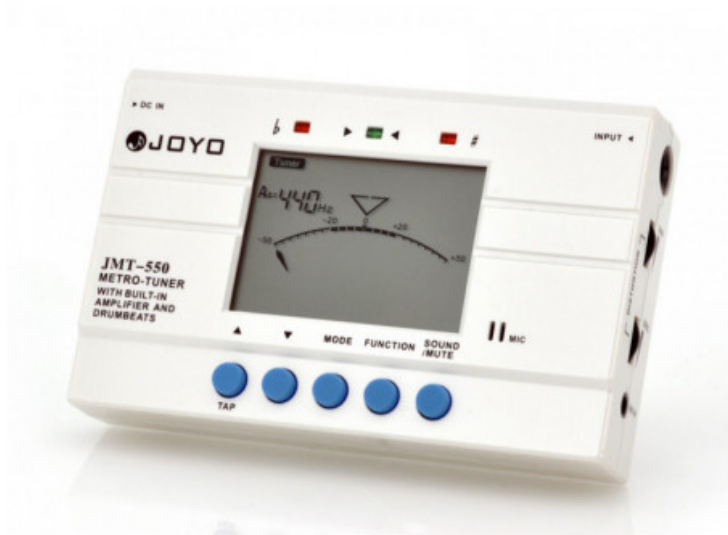

JOYO JMT-550

19,90 € tax included

Reference: JOJMT550

JOYO JMT-550

Metro Tuner with a built-in Amplifier and Drumbeats will help you achieve the sound you have desired.

Introducing the 'JOYO JMT-550' metro tuner with a built-in amplifier and drumbeats will surely change the way you play and listen to music. This tuner is not like a regular metronome and has additional functions for Rhythm Play as well as amplifier monitor and also MP3 input. This simple to use electronic metronome has buttons to control the tempo' and also produce tuning notes, at a range of 410 to 460Hz . Tones can differ in pitch, volume, and/or timbre to demarcate downbeats from other beats, as well as compound and complex time signatures. There is even a pull out stand to help keep this apparatus up right when in use.