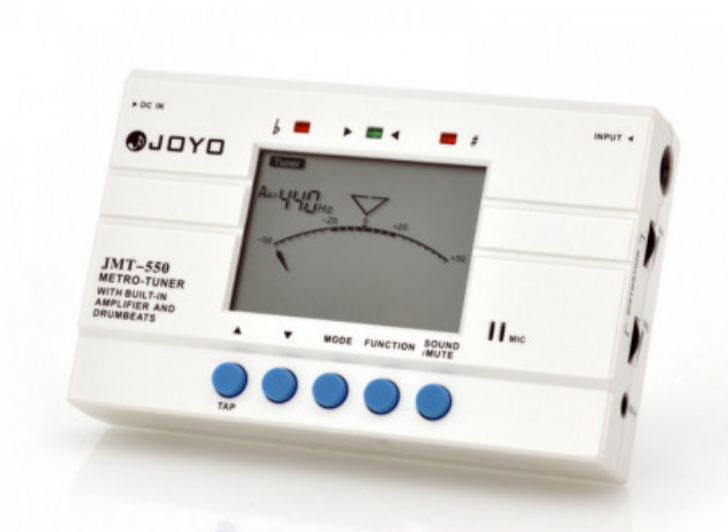

JOYO JMT-550

19,90 € tax included

Reference: JOJMT550

JOYO JMT-550

Metro Tuner with a built-in Amplifier and Drumbeats will help you achieve the sound you have desired.

Introducing the 'JOYO JMT-550' metro tuner with a built-in amplifier and drumbeats will surely change the way you play and listen to music. This tuner is not like a regular metronome and has additional functions for Rhythm Play as well as amplifier monitor and also MP3 input. This simple to use electronic metronome has buttons to control the tempo' and also produce tuning notes, at a range of 410 to 460Hz . Tones can differ in pitch, volume, and/or timbre to demarcate downbeats from other beats, as well as compound and complex time signatures. There is even a pull out stand to help keep this apparatus up right when in use.