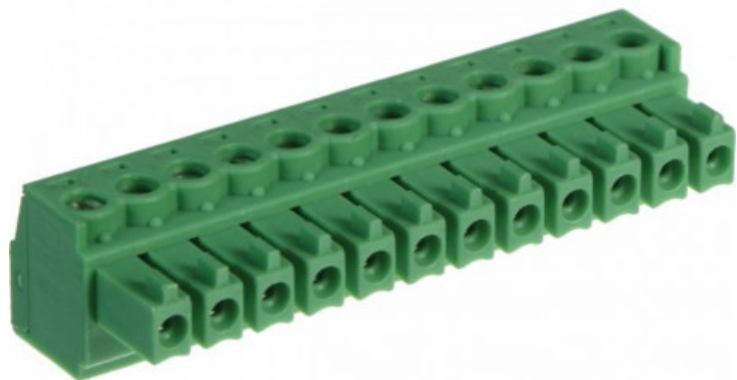

T-Block

330,40 € tax included

Reference: GRAD8001240

T-Block

Set of eight screw-down connector blocks for OX8, LX8