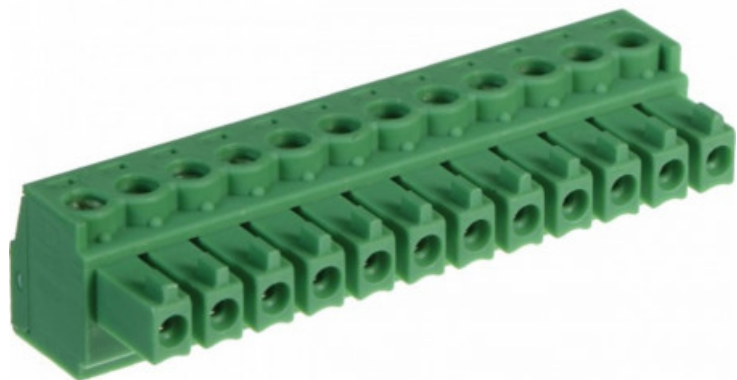

T-Block

**330,40 € tax included**

Reference: GRAD8001240

T-Block

Set of eight screw-down connector blocks for OX8, LX8