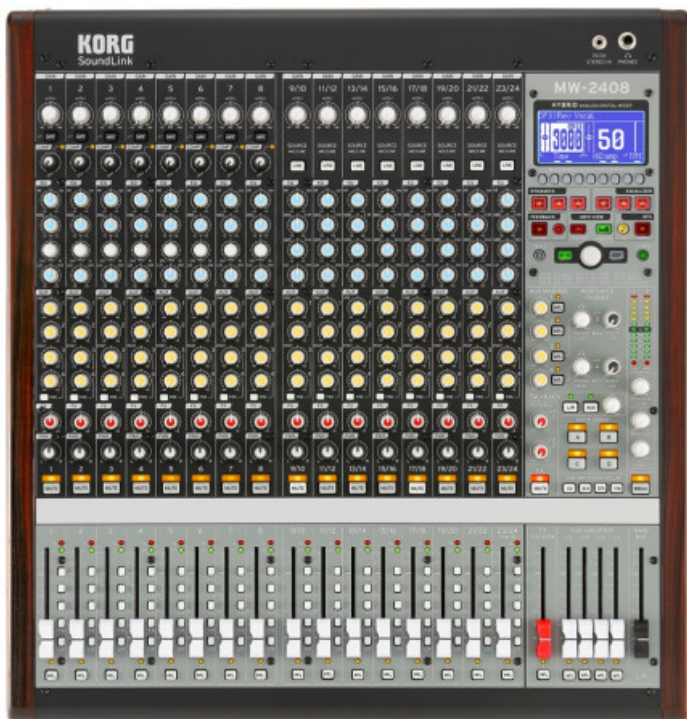

## MW-2408 MIXER

1.457,60 € tax included

Reference: C1280242408

MW-2408 MIXER