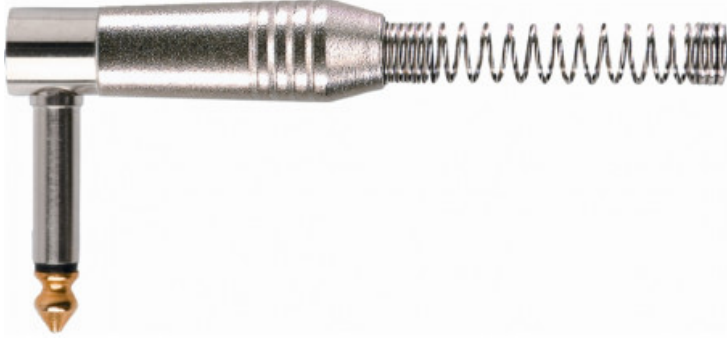

D/457 Jack 6.3 mono a 90° in metallo

2,80 € tax included

Reference: 40.00471

D/457 Jack 6.3 mono a 90° in metallo

Jack 6.3 mono a 90° in metallo, molla Ø 7 mm.