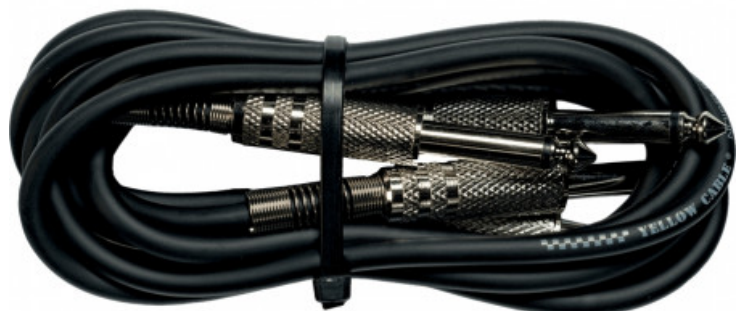

P100 Cavi Patch 100 cm 2 Pcs

**5,50 € tax included**

Reference: 18400020

P100 Cavi Patch 100 cm 2 Pcs

P100 Cavi Patch 100 cm 2 Pcs