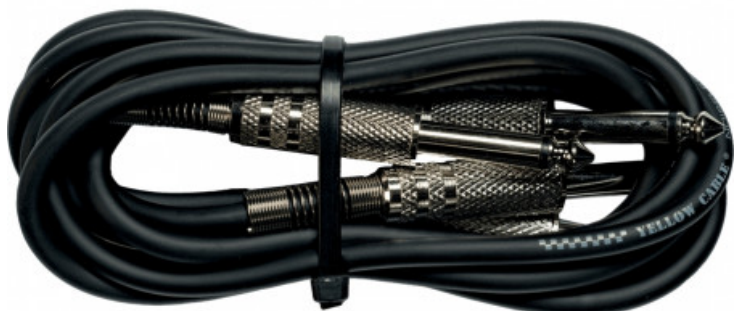

P100 Cavi Patch 100 cm 2 Pcs

5,70 € tax included

Reference: 18400020

P100 Cavi Patch 100 cm 2 Pcs

P100 Cavi Patch 100 cm 2 Pcs