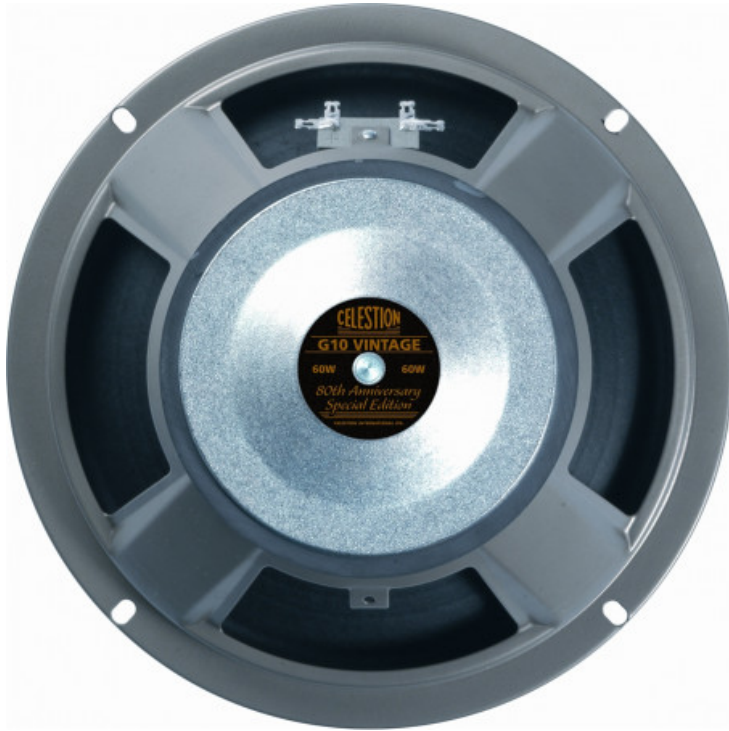

Classic G10 Vintage 60W 16ohm

**85,60 € tax included**

Reference: 15300089

Classic G10 Vintage 60W 16ohm