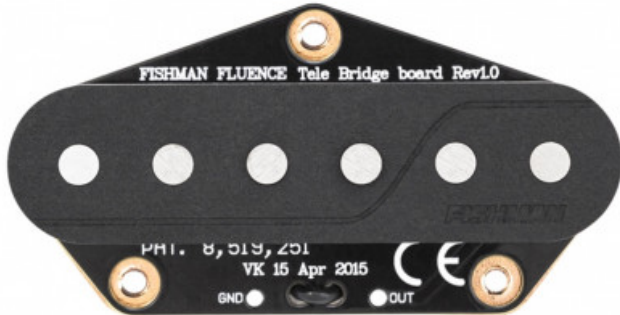

Fluence Greg Koch Gristle-Tone" Single Width Telecaster Set/2"

516,50 € tax included

Reference: 14301303

Fluence Greg Koch Gristle-Tone" Single Width
Telecaster Set/2"

I pickup Greg Koch Gristel Tone" Signature ripropongono l'iconico tono vintage Tele senza i difetti dell'epoca.

Voice 1: White-Guard

Voice 2: Black-Guard

RHYTHM PICKUP SPECS

VOICE 1 PEAK FREQUENCY: White Guard: 3.2 kHz

VOICE 2 PEAK FREQUENCY: Black Guard: 2.6 kHz

MAGNETIC MATERIAL: Alnico V

MAGNETIC CIRCUIT: Rod magnets

TYPICAL GAUSS STRENGTH AT STRING: 260 gauss

POLE SPACING: 50.7 mm

OUTPUT IMPEDANCE: 2 k

CURRENT DRAW: 2 mA

TREBLE PICKUP SPECS

VOICE 1 PEAK FREQUENCY: White Guard: 3.2 kHz

VOICE 2 PEAK FREQUENCY: Black Guard: 2.6 kHz

MAGNETIC MATERIAL: Alnico IV

MAGNETIC CIRCUIT: Rod magnets

TYPICAL GAUSS STRENGTH AT STRING: 260 gauss

POLE SPACING: 55.4 mm

OUTPUT IMPEDANCE: 2 k

CURRENT DRAW: 2 mA

MIDDLE/BOTH PICKUPS SPECS

VOICE 1 PEAK FREQUENCY: White Guard: 4.5 kHz