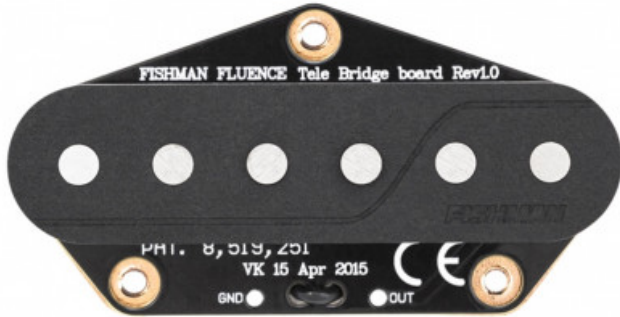

Fluence Greg Koch Gristle-Tone" Single Width Telecaster Set/2"

516,50 € tax included

Reference: 14301303

Fluence Greg Koch Gristle-Tone" Single Width
Telecaster Set/2"

I pickup Greg Koch Gristel Tone" Signature ripropongono l'iconico tono vintage Tele senza i difetti dell'epoca.

Voice 1: White-Guard

Voice 2: Black-Guard

RHYTHM PICKUP SPECS

VOICE 1 PEAK FREQUENCY: White Guard: 3.2 kHz

VOICE 2 PEAK FREQUENCY: Black Guard: 2.6 kHz

MAGNETIC MATERIAL: Alnico V

MAGNETIC CIRCUIT: Rod magnets

TYPICAL GAUSS STRENGTH AT STRING: 260 gauss

POLE SPACING: 50.7 mm

OUTPUT IMPEDANCE: 2 k

CURRENT DRAW: 2 mA

TREBLE PICKUP SPECS

VOICE 1 PEAK FREQUENCY: White Guard: 3.2 kHz

VOICE 2 PEAK FREQUENCY: Black Guard: 2.6 kHz

MAGNETIC MATERIAL: Alnico IV

MAGNETIC CIRCUIT: Rod magnets

TYPICAL GAUSS STRENGTH AT STRING: 260 gauss

POLE SPACING: 55.4 mm

OUTPUT IMPEDANCE: 2 k

CURRENT DRAW: 2 mA

MIDDLE/BOTH PICKUPS SPECS

VOICE 1 PEAK FREQUENCY: White Guard: 4.5 kHz